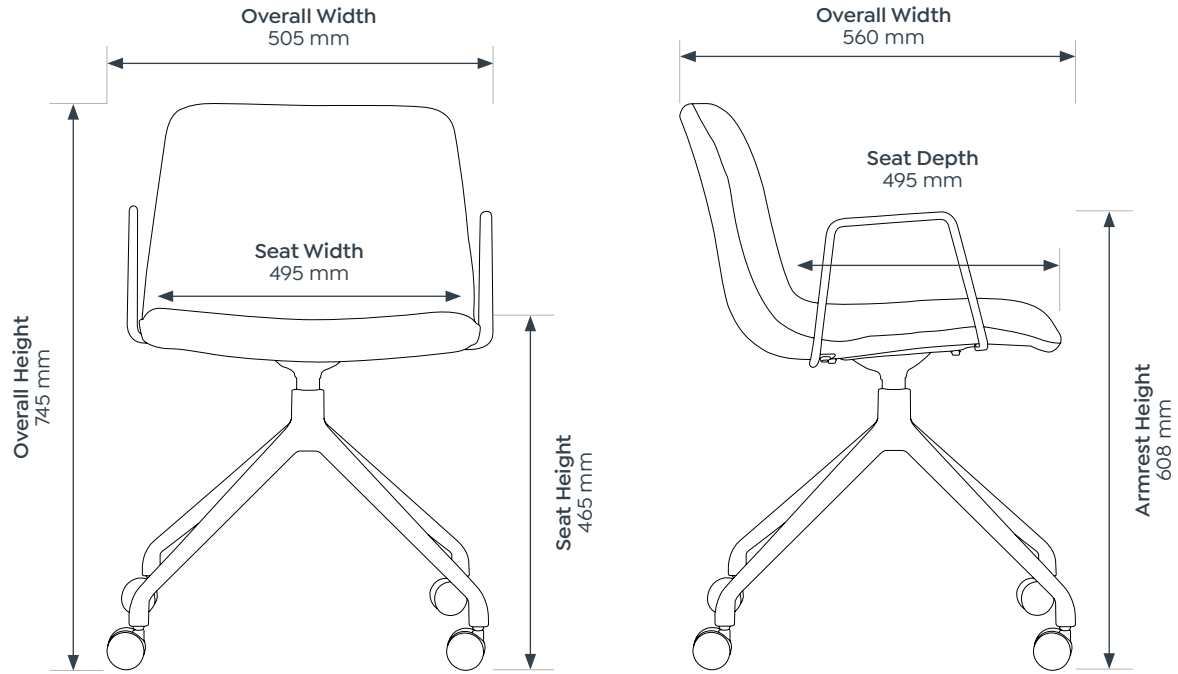

Smooth Range.

Dimensions

Smooth Swivel With Arms