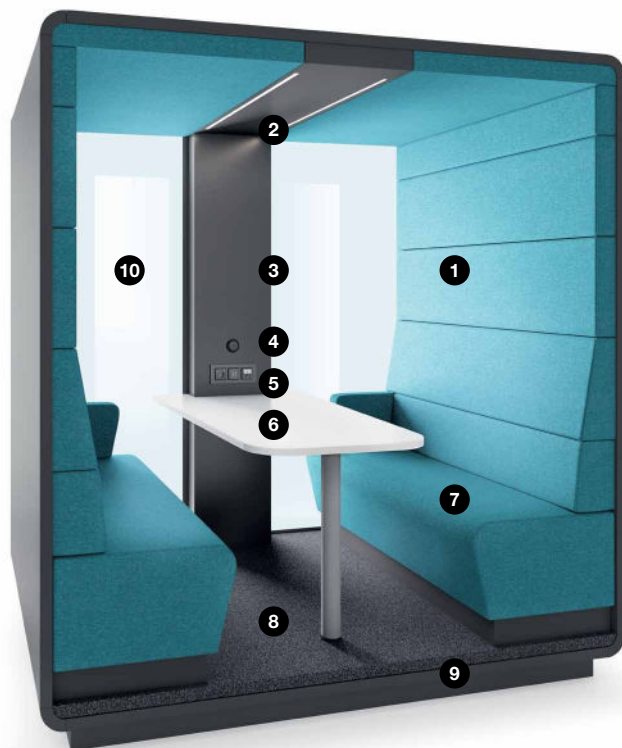

HUSHMEET.OPEN IS A PERFECT PLACE FOR:

Private meetings

Creative work

1-4

w. 2150 mm / 85 in
h. 2300 mm / 91 in
d. 1390 mm / 55 in

- 1 Acoustic lined fabric panels
- 2 Led ceiling light with dimmer
- 3 Option to hang a TV screen on the central panel
- 4 Independent, manual smooth lighting rotary knob
- 5 Power module (power + USB type A, USB type C + RJ45)
- 6 Compact desk
- 7 Two upholstered benches
- 8 Leveling feet
- 9 Removable front panel for pallet jack
- 10 Laminated back acoustic glass panels

WHY IS THE **HUSHMEET.OPEN** A UNIQUE OFFICE SOLUTION?

MOBILITY

You can move the pod without disassembly.

ACOUSTICS

The upholstery and double glazed door with acoustic film effectively absorbs sound.

DIMENSIONS

It occupies space needed for two standard workstations.

COMFORT

Two upholstered benches and the armrest ensure the comfort of use.

PRODUCT IS ALSO AVAILABLE IN THE **S VERSION**

HushMeet.open.S is the answer to the needs of smaller offices. It is designed for meetings in a group of two people.