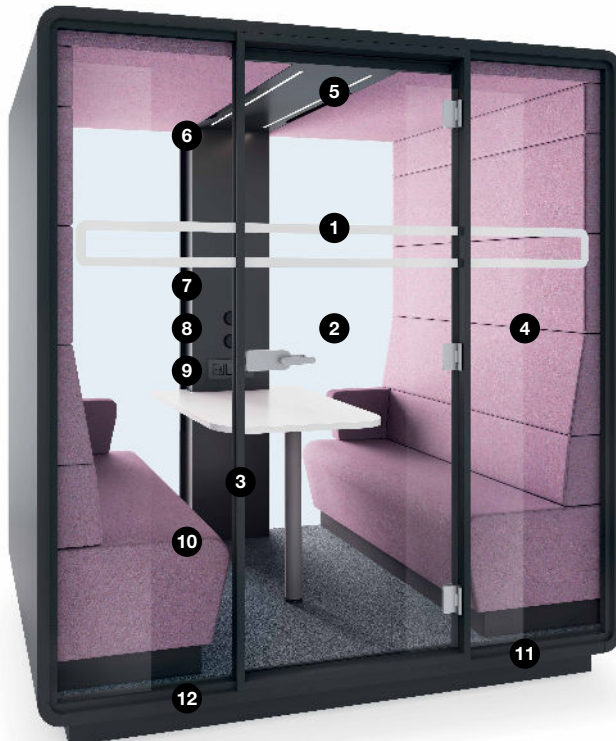

hushmeet

YOUR **MEETING** YOUR WAY

mikomax smart office.

WE PROVIDE SEPARATE MOBILE SPACES, REPLACING STRESS WITH **HARMONY&PEACE.**

HushMeet is an additional, independent space for your office. It allows you to conduct meetings in a comfortable and secure environment with advanced acoustic solutions. Additionally, the closed space provides a feeling of privacy which ensures that everyone within the HushMeet can feel at ease. The pod is an excellent alternative to small conference rooms and can be placed wherever you want!

HUSHMEET IS A PERFECT PLACE FOR:

Private meetings

Creative work

Group video
conferences

HR interviews

1-4

W: 2150 mm/85 in
H: 2300 mm/91 in
D: 1390 mm/56 in

Weight: 650 kg/1433 lbs

- 1 Anti-collision door marking
- 2 Tempered, laminated acoustic glass door with high quality handle
- 3 Laminated front and back acoustic glass panels
- 4 Acoustic lined fabric panels
- 5 Led ceiling light with dimmer
- 6 Ventilation system activated by a presence sensor
- 7 Option to hang a TV screen on the central panel
- 8 Independent, manual smooth lighting and ventilation rotary knobs
- 9 Power module (Power+USB+RJ45)
- 10 Two upholstered benches
- 11 Removable front panel for pallet jack
- 12 Leveling feet

HushMeet is an independent space powered by electricity, providing comfortable conditions during the meeting.

DIMENSIONS

It occupies space needed for two standard workstations.

PRODUCT IS ALSO AVAILABLE IN THE **S VERSION**