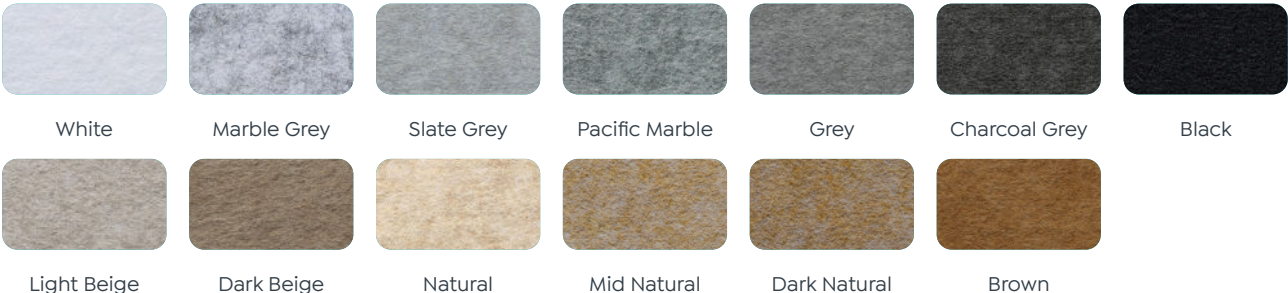

Acoustic Colour Options.

Neutral Range

Moody Range

Rose Range

Bright Range