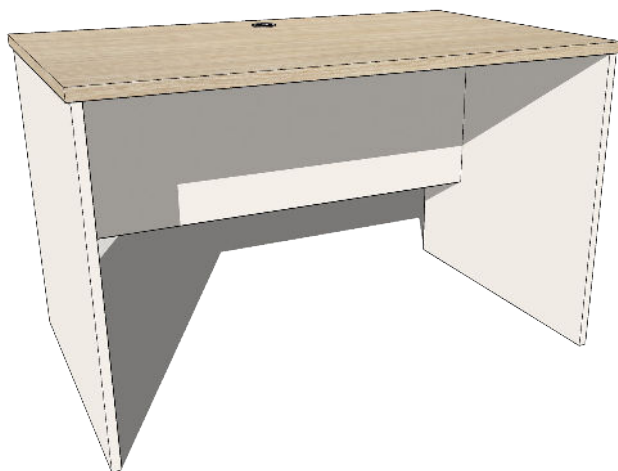

## AGILE YUKON DESK STRAIGHT

### DESCRIPTION

- Conventional Slab end Desk with Modesty panel
- Strong 18mm MR EO Board Slab Ends with 25mm Tops in a variety of Laminex colours – 2mm ABS edging – 14.5mm overhang on top
- Customisable to suit existing décor or existing furniture finishes.

#### Available Dimensions

- Overall Desk – 1000/1200/1350/1500/1650/1800/2100W x 600/750/900D x 725mmH
- Modesty panel – 350mmD

#### Available Dimensions

- Desk Return – 900L x 450/600/750D x 725mmH
- Modesty panel – 350mmD