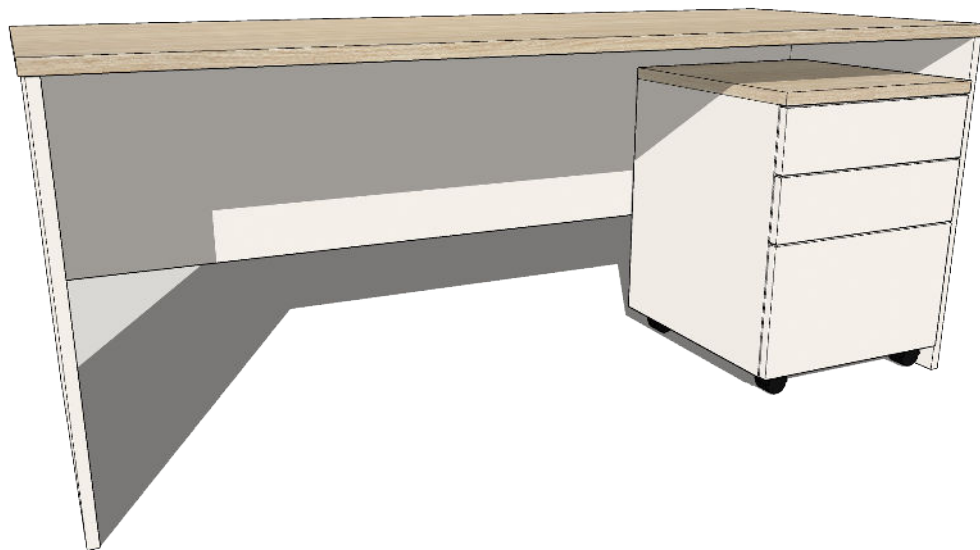

### DESCRIPTION

- Conventional Slab end Desk with Modesty panel
- Strong 18mm MR EO Board Slab Ends with 25mm Tops in a variety of Laminex colours – 2mm ABS edging – 14.5mm overhang on top
- Customisable to suit existing décor or existing furniture finishes.

#### Available Dimensions

- Overall Desk – 1000/1200/1350/1500/1650/1800/2100W x 600/750/900D x 725mmH
- Modesty panel – 350mmD

#### Available Dimensions

- Desk Return – 900L x 450/600/750D x 725mmH
- Modesty panel – 350mmD