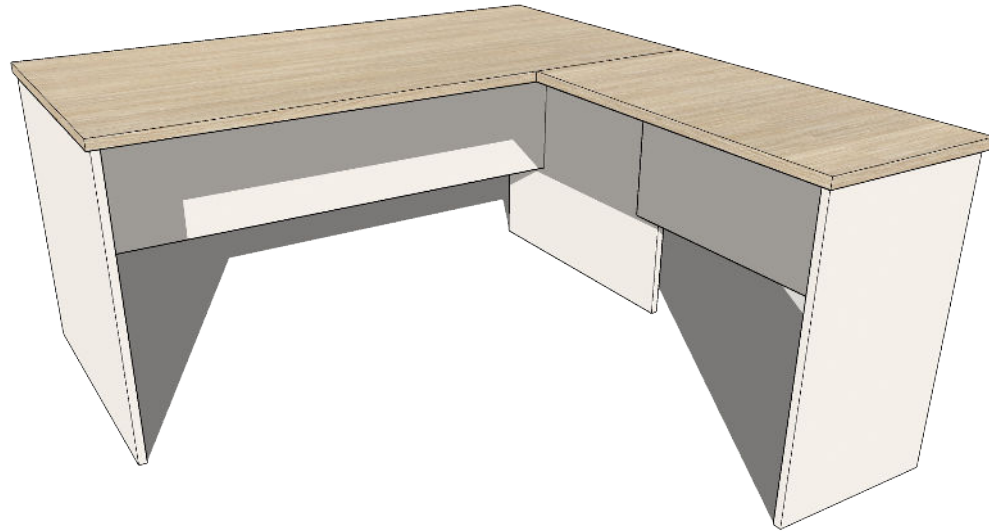

AGILE YUKON DESK RETURN

DESCRIPTION

- Add to Conventional Slab end Desk to make a Workstation Desk with return – either left-hand or right-hand side – please specify?
- Strong 18mm MR EO Board Slab Ends with 25mm Tops in a variety of Laminex colours – 2mm ABS edging
- Customisable to suit existing décor or existing furniture finishes.

DETAILS

Cleaning & Maintenance

Damp Cloth, Mild Detergents

Guarantee

10 Year Guarantee

Available Dimensions

- Desk Return – 900L x 450/600/750D x 725mmH
- Modesty panel – 350mmD

Options

- Large Range of Commercial Laminex Colours available – 25 x Plain Colours and 25 x Timber Woodgrain colours – Refer to Resources Tab on Website
- These units can be manufactured to any custom size to suit your layout of spacing
- Also available with 3 Small Fixed Drawers, or a 2 Shelf unit or freestanding