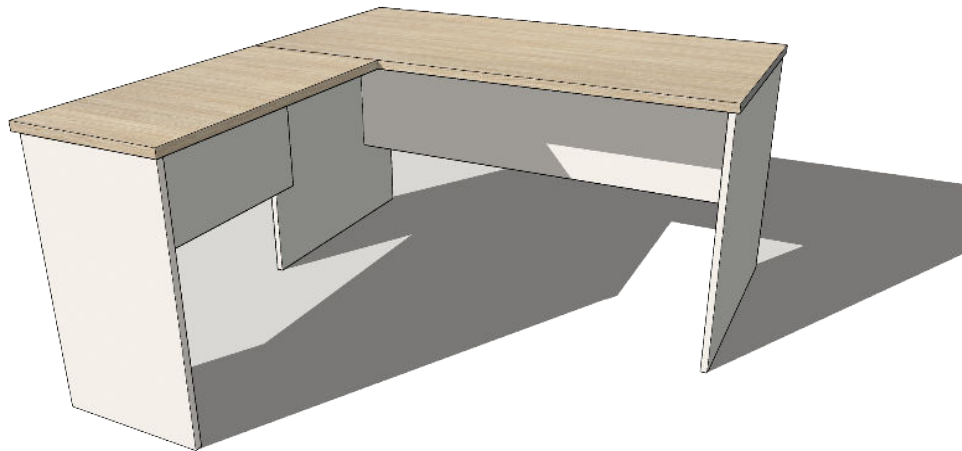

AGILE YUKON DESK RETURN

DESCRIPTION

- Add to Conventional Slab end Desk to make a Workstation Desk with return – either left-hand or right-hand side – please specify?
- Strong 18mm MR EO Board Slab Ends with 25mm Tops in a variety of Laminex colours – 2mm ABS edging
- Customisable to suit existing décor or existing furniture finishes.

DETAILS

Cleaning & Maintenance

Damp Cloth, Mild Detergents

Guarantee

10 Year Guarantee

Available Dimensions

- Desk Return – 900L x 450/600/750D x 725mmH
- Modesty panel – 350mmD

Options

- Large Range of Commercial Laminex Colours available – 25 x Plain Colours and 25 x Timber Woodgrain colours – Refer to Resources Tab on Website
- These units can be manufactured to any custom size to suit your layout of spacing
- Also available with 3 Small Fixed Drawers, or a 2 Shelf unit or freestanding