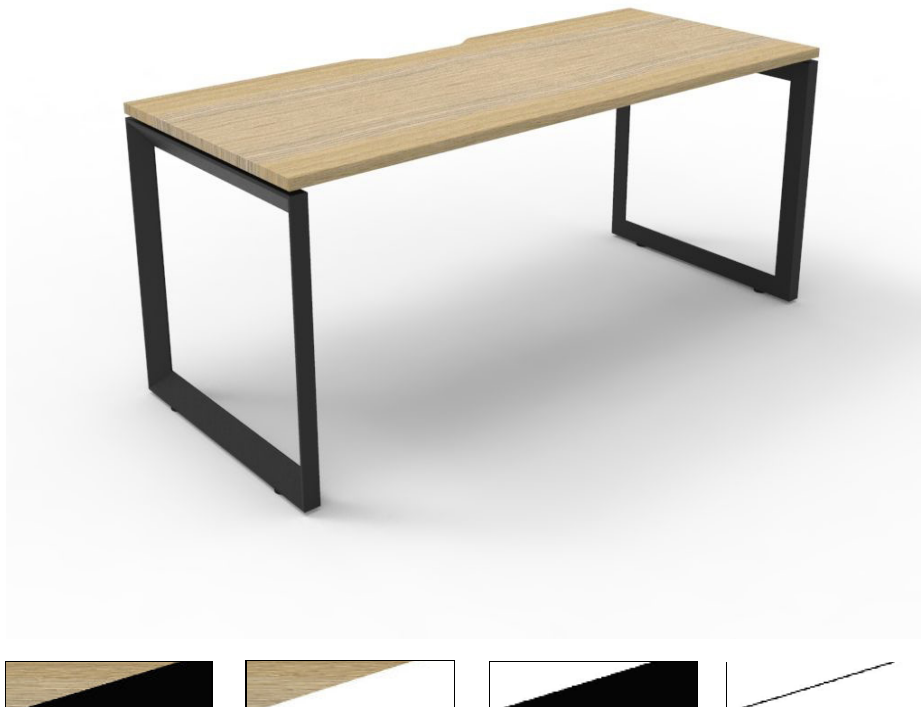

**AGILE INFINITY SINGLE STRAIGHT DESKS**  
AMFD-INF

**DESCRIPTION**

Maximise space and create an efficient working environment with Deluxe Rapid Infinity. 750mm deep enviroboard tops, with scallop for cable access, and a recessed leg to create full leg access in long runs of workstations.

The bevelled edge loop leg finishes each workstation run with a premium look.

- ▶ Deluxe Infinity with New Deeper 750mm Top
- ▶ Scalloped top for easy wire management
- ▶ Recessed Intermediate Leg Creates Full Leg Access
- ▶ 60mm x 45mm Bevelled Edge Loop Leg
- ▶ Double Support Rail for Extra Strength
- ▶ E1 Enviroboard

DIMENSIONS				
SKU	Workstations	Overall Length	Overall Depth	Overall Height
AMFD-INF-SD-XX-1800-750	1 Person	1800mm	750mm	730mm
AMFD-INF-2PSD-BK-3600-750	2 Person	3600mm	750mm	730mm
AMFD-INF-3PSD-WH-5400-750	3 Person	5400mm	750mm	730mm
AMFD-INF-SD-XX-1500-750	1 Person	1500mm	750mm	730mm
AMFD-INF-2PSD-XX-3000-750	2 Person	3000mm	750mm	730mm
AMFD-INF-3PSD-BK-4500-750	3 Person	4500mm	750mm	730mm
AMFD-INF-SD-XX-1200-750	1 Person	1200mm	750mm	730mm
AMFD-INF-2PSD-XX-2400-750	2 Person	2400mm	750mm	730mm
AMFD-INF-3PSD-BK-5400-750	3 Person	3600mm	750mm	730mm