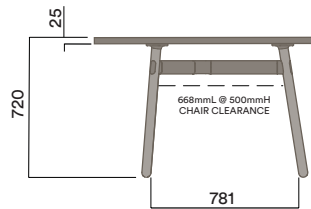

1050 (standing height)

Maximum inc. worktop 60kg  
Maximum Point Load 15kg  
Seats 3

Materials Information

Legs

Frame Finish

OKG-1061

Glass Worktop

OKD-1061

Timber Worktop

Maximum inc. worktop 60kg  
Maximum Point Load 15kg  
Seats 3

Materials Information

OKD-1061

Timber Worktop

720 (standard height)

Legs

Frame Finish