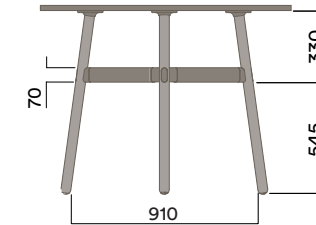

Frame Finish

OKD-1361

Timber Worktop

900 (bench height)