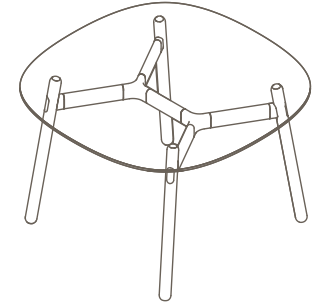

OKD-1070

**Timber Worktop**

Maximum inc. worktop 60kg  
Maximum Point Load 15kg  
Seats 2-4

Materials Information

OKD-1070

Timber Worktop

720 (standard height)

Legs