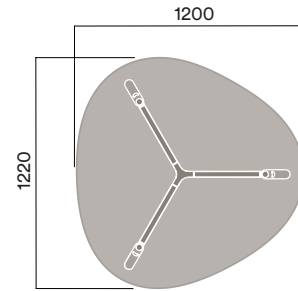

1050 (standing height)

Maximum inc. worktop 60kg  
Maximum Point Load 15kg  
Seats 3

Materials Information

Legs

Frame Finish

OKG-1061

Glass Worktop

OKD-1061