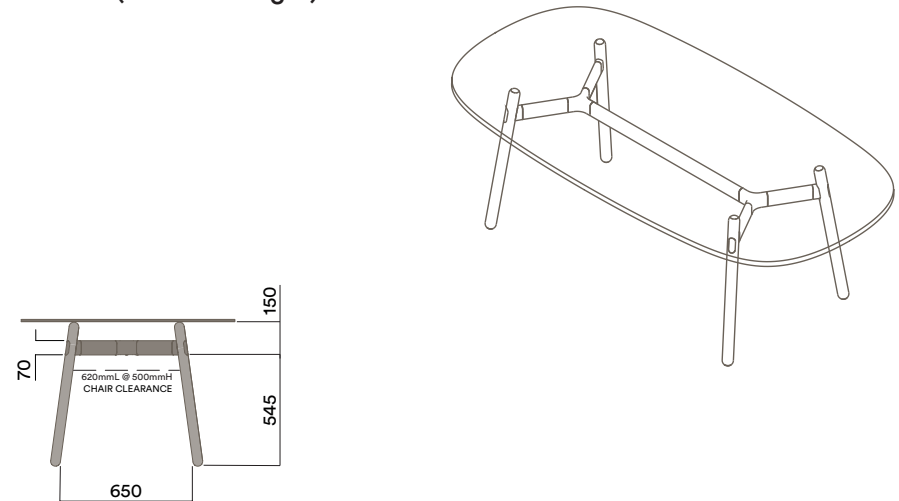

3

**Materials Information**

OKG-1012

Glass Worktop

450 (coffee table height)

**Legs**

**Frame Finish**

OKD-1012

Timber Worktop

450 (coffee table height)

Maximum inc. worktop 100kg  
Maximum Point Load 50kg  
Seats 1-4

**Materials Information**

**Legs**

**Frame Finish**

**OKG-1018**

**Glass Worktop**

**720 (standard height)**

**OKD-1018**

**Timber Worktop**

**720 (standard height)**

Maximum inc. worktop 60kg  
Maximum Point Load 15kg  
Seats 4-6

Materials Information

OKD-1018

Timber Worktop

720 (standard height)

Legs

Frame Finish

OKD-1318

Timber Worktop

900 (bench height)

OKD-1518

Timber Worktop