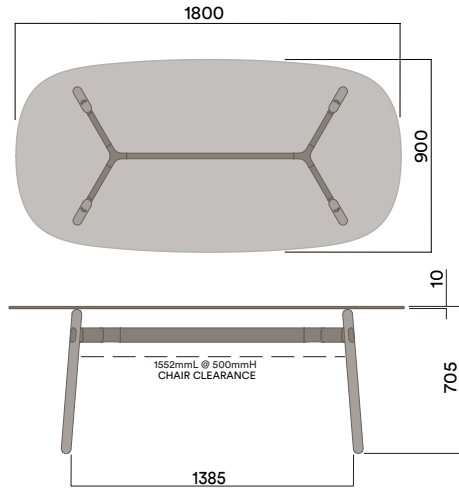

3

**Materials Information**

OKG-1012

Glass Worktop

450 (coffee table height)

**Legs**

**Frame Finish**

OKD-1012

Timber Worktop

450 (coffee table height)

Maximum inc. worktop 100kg  
Maximum Point Load 50kg  
Seats 1-4

**Materials Information**

**Legs**

**Frame Finish**

**OKG-1018**

**Glass Worktop**

**720 (standard height)**

**OKD-1018**

**Timber Worktop**

**720 (standard height)**

Maximum inc. worktop 60kg  
Maximum Point Load 15kg  
Seats 4-6

Materials Information

OKD-1018

Timber Worktop

720 (standard height)

Legs

Frame Finish

OKD-1318

Timber Worktop

900 (bench height)

OKD-1518

Timber Worktop