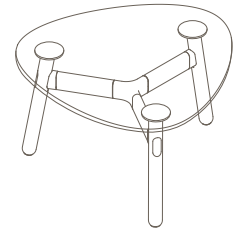

450 (coffee table height)

Legs

Frame Finish

OKD-1360

Timber Worktop

900 (bench height)

OKD-1560

Timber Worktop