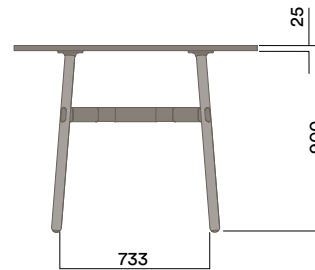

Materials Information

Legs

Frame Finish

OKG-1070

Glass Worktop

OKD-1070

Timber Worktop

Maximum inc. worktop 60kg  
Maximum Point Load 15kg  
Seats 2-4

Materials Information

OKD-1070

Timber Worktop

720 (standard height)

Legs

Frame Finish

OKD-1370

Timber Worktop

900 (bench height)

OKD-1570

Timber Worktop

1050 (standing height)

Maximum inc. worktop 60kg  
Maximum Point Load 15kg  
Seats 2-4

**Materials Information**

**OKG-1060**

**Glass Worktop**