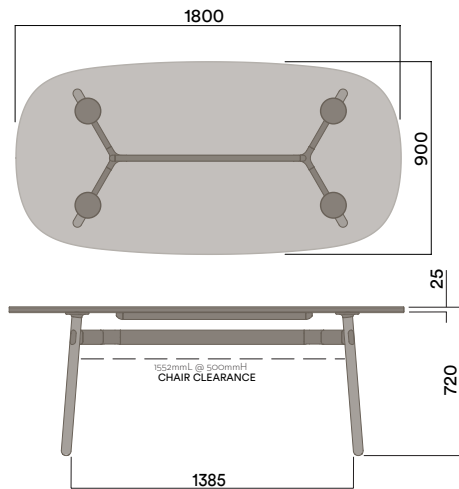

3

**Materials Information**

OKG-1012

Glass Worktop

450 (coffee table height)

**Legs**

**Frame Finish**

OKD-1012

Timber Worktop

450 (coffee table height)

Maximum inc. worktop 100kg  
Maximum Point Load 50kg  
Seats 1-4

**Materials Information**

**Legs**

**Frame Finish**

**OKG-1018**

**Glass Worktop**

**720 (standard height)**

**OKD-1018**

**Timber Worktop**

**720 (standard height)**

Maximum inc. worktop 60kg  
Maximum Point Load 15kg  
Seats 4-6

Materials Information

OKD-1018

Timber Worktop

720 (standard height)

Legs

Frame Finish

OKD-1318

Timber Worktop

900 (bench height)

OKD-1518

Timber Worktop