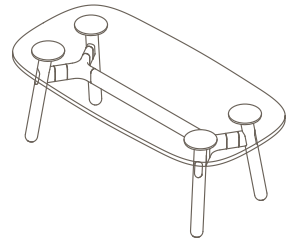

3

**Materials Information**

OKG-1012

Glass Worktop

450 (coffee table height)

**Legs**

**Frame Finish**

OKD-1012

Timber Worktop

450 (coffee table height)

Maximum inc. worktop 100kg  
Maximum Point Load 50kg  
Seats 1-4

**Materials Information**

**Legs**

**Frame Finish**

**OKG-1018**

**Glass Worktop**

**720 (standard height)**

**OKD-1018**

**Timber Worktop**

**720 (standard height)**

Maximum inc. worktop 60kg  
Maximum Point Load 15kg  
Seats 4-6

Materials Information

OKD-1018

Timber Worktop