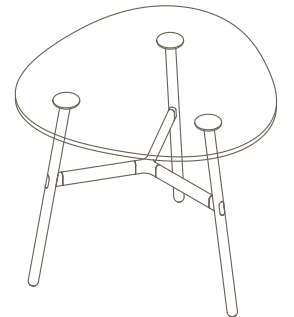

OKD-1361

Timber Worktop

900 (bench height)

OKD-1561

Timber Worktop

1050 (standing height)

Maximum inc. worktop 60kg  
Maximum Point Load 15kg  
Seats 3