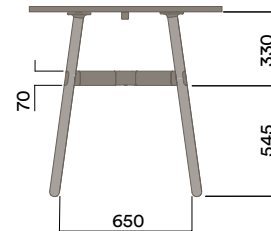

**720 (standard height)**

**OKD-1018**

**Timber Worktop**

**720 (standard height)**

Maximum inc. worktop 60kg  
Maximum Point Load 15kg  
Seats 4-6

Materials Information

OKD-1018

Timber Worktop

720 (standard height)

Legs

Frame Finish

OKD-1318

Timber Worktop

900 (bench height)

OKD-1518

Timber Worktop

1050 (standing height)

Maximum inc. worktop 60kg  
Maximum Point Load 15kg  
Seats 4-6

**Materials Information**

**Legs**

**Frame Finish**

**OKG-1021**

**Glass Worktop**

**720 (standard height)**

**OKD-1021**

**Timber Worktop**

**720 (standard height)**

Maximum inc. worktop 60kg  
Maximum Point Load 15kg  
Seats 4-6

**Materials Information**

OKD-1024

Timber Worktop

720 (standard height)