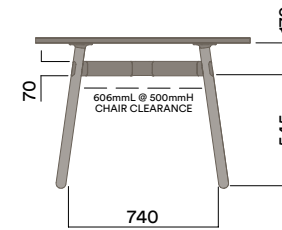

1050 (standing height)

Maximum inc. worktop 60kg  
Maximum Point Load 15kg  
Seats 4-6

**Materials Information**

**Legs**

**Frame Finish**

**OKG-1021**

**Glass Worktop**

**720 (standard height)**

**OKD-1021**

**Timber Worktop**

**720 (standard height)**

Maximum inc. worktop 60kg  
Maximum Point Load 15kg  
Seats 4-6

**Materials Information**

OKD-1024

Timber Worktop

720 (standard height)

OKD-1070

**Timber Worktop**

Maximum inc. worktop 60kg  
Maximum Point Load 15kg  
Seats 2-4

Materials Information

OKD-1070

Timber Worktop

720 (standard height)

Legs

Frame Finish

OKD-1370

Timber Worktop

900 (bench height)

OKD-1570

Timber Worktop

1050 (standing height)

Maximum inc. worktop 60kg  
Maximum Point Load 15kg  
Seats 2-4