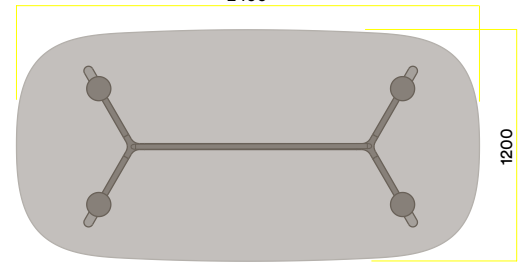

Materials Information

OKD-1024

Timber Worktop

720 (standard height)

Legs