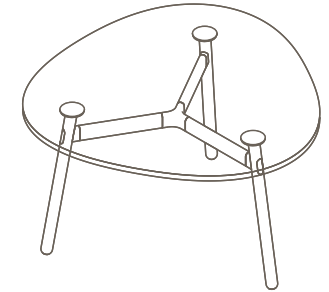

OKD-1061

Timber Worktop