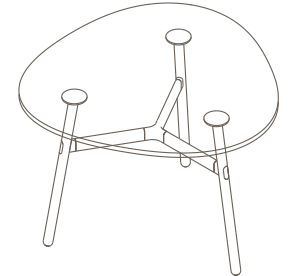

Frame Finish

OKD-1361

Timber Worktop

900 (bench height)