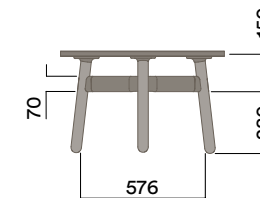

900 (bench height)

OKD-1570

Timber Worktop

1050 (standing height)

Maximum inc. worktop 60kg  
Maximum Point Load 15kg  
Seats 2-4

**Materials Information**

**OKG-1060**

**Glass Worktop**

**Legs**

**Frame Finish**

**OKD-1060**

**Timber Worktop**

Maximum inc. worktop 60kg  
Maximum Point Load 15kg  
Seats 3

Materials Information

OKD-1060

Timber Worktop

450 (coffee table height)

Legs

Frame Finish

OKD-1360

Timber Worktop

900 (bench height)

OKD-1560

Timber Worktop