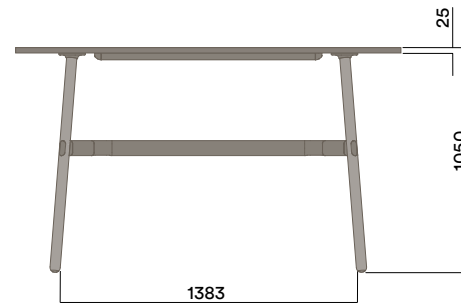

**720 (standard height)**

**OKD-1018**

**Timber Worktop**

**720 (standard height)**

Maximum inc. worktop 60kg  
Maximum Point Load 15kg  
Seats 4-6

Materials Information

OKD-1018

Timber Worktop

720 (standard height)

Legs

Frame Finish

OKD-1318

Timber Worktop

900 (bench height)

OKD-1518

Timber Worktop

1050 (standing height)

Maximum inc. worktop 60kg  
Maximum Point Load 15kg  
Seats 4-6

**Materials Information**

**Legs**

**Frame Finish**

**OKG-1021**

**Glass Worktop**

**720 (standard height)**

**OKD-1021**

**Timber Worktop**

**720 (standard height)**

Maximum inc. worktop 60kg  
Maximum Point Load 15kg  
Seats 4-6

**Materials Information**

OKD-1024

Timber Worktop

720 (standard height)