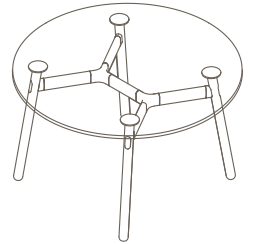

Materials Information

OKD-1070

Timber Worktop

720 (standard height)

Legs