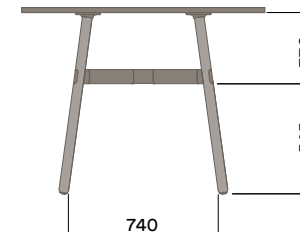

Materials Information

Legs

Frame Finish

OKG-1070

Glass Worktop

OKD-1070

Timber Worktop

Maximum inc. worktop 60kg  
Maximum Point Load 15kg  
Seats 2-4

Materials Information

OKD-1070

Timber Worktop

720 (standard height)

Legs

Frame Finish

OKD-1370

Timber Worktop

900 (bench height)

OKD-1570

Timber Worktop

1050 (standing height)

Maximum inc. worktop 60kg  
Maximum Point Load 15kg  
Seats 2-4

**Materials Information**

**OKG-1060**

**Glass Worktop**