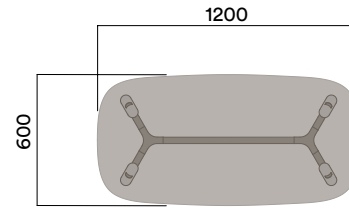

3

**Materials Information**

OKG-1012

Glass Worktop

450 (coffee table height)

**Legs**

**Frame Finish**

OKD-1012

Timber Worktop

450 (coffee table height)

Maximum inc. worktop 100kg  
Maximum Point Load 50kg  
Seats 1-4

**Materials Information**

**Legs**

**Frame Finish**

**OKG-1018**

**Glass Worktop**

**720 (standard height)**

**OKD-1018**

**Timber Worktop**

**720 (standard height)**

Maximum inc. worktop 60kg  
Maximum Point Load 15kg  
Seats 4-6

Materials Information

OKD-1018

Timber Worktop

720 (standard height)

Legs

Frame Finish

OKD-1318

Timber Worktop

900 (bench height)

OKD-1518

Timber Worktop