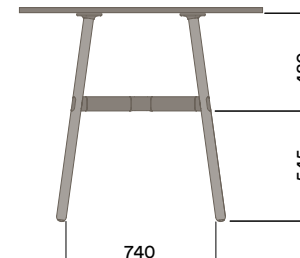

Materials Information

Legs

Frame Finish

OKG-1070

Glass Worktop

OKD-1070

Timber Worktop

Maximum inc. worktop 60kg  
Maximum Point Load 15kg  
Seats 2-4

Materials Information

OKD-1070

Timber Worktop

720 (standard height)

Legs

Frame Finish

OKD-1370

Timber Worktop

900 (bench height)

OKD-1570

Timber Worktop

1050 (standing height)

Maximum inc. worktop 60kg  
Maximum Point Load 15kg  
Seats 2-4

**Materials Information**

**OKG-1060**

**Glass Worktop**