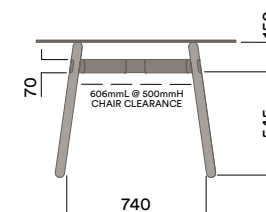

OKD-1070

**Timber Worktop**

Maximum inc. worktop 60kg  
Maximum Point Load 15kg  
Seats 2-4

Materials Information

OKD-1070

Timber Worktop

720 (standard height)

Legs

Frame Finish

OKD-1370

Timber Worktop

900 (bench height)

OKD-1570

Timber Worktop

1050 (standing height)

Maximum inc. worktop 60kg  
Maximum Point Load 15kg  
Seats 2-4

Materials Information

Legs

Frame Finish

OKG-1070

Glass Worktop

OKD-1070

Timber Worktop

Maximum inc. worktop 60kg  
Maximum Point Load 15kg  
Seats 2-4