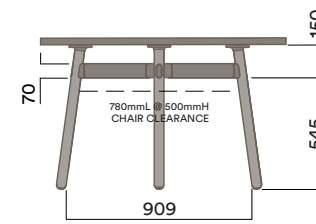

1050 (standing height)

Maximum inc. worktop 60kg  
Maximum Point Load 15kg  
Seats 3

Materials Information

Legs

Frame Finish

OKG-1061

Glass Worktop

OKD-1061

Timber Worktop

Maximum inc. worktop 60kg  
Maximum Point Load 15kg  
Seats 3

Materials Information

OKD-1061

Timber Worktop

720 (standard height)

Legs

Frame Finish

OKD-1361

Timber Worktop

900 (bench height)

OKD-1561

Timber Worktop

1050 (standing height)

Maximum inc. worktop 60kg  
Maximum Point Load 15kg  
Seats 3