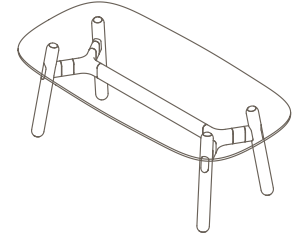

3

**Materials Information**

OKG-1012

Glass Worktop

450 (coffee table height)

**Legs**

**Frame Finish**

OKD-1012

Timber Worktop

450 (coffee table height)

Maximum inc. worktop 100kg  
Maximum Point Load 50kg  
Seats 1-4

**Materials Information**

**Legs**

**Frame Finish**

**OKG-1018**

**Glass Worktop**

720 (standard height)

Legs

Frame Finish

OKD-1318

Timber Worktop

900 (bench height)

OKD-1518

Timber Worktop