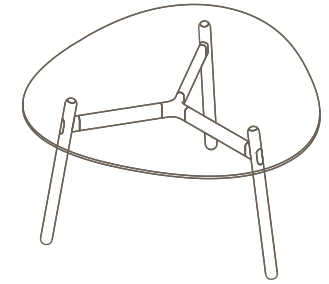

1050 (standing height)

Maximum inc. worktop 60kg  
Maximum Point Load 15kg  
Seats 3

Materials Information

Legs

Frame Finish

OKG-1061

Glass Worktop

OKD-1061