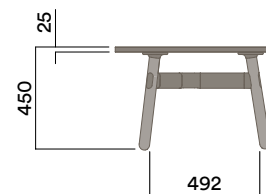

900 (bench height)

OKD-1570

Timber Worktop

1050 (standing height)

Maximum inc. worktop 60kg  
Maximum Point Load 15kg  
Seats 2-4

**Materials Information**

**OKG-1060**

**Glass Worktop**

**Legs**

**Frame Finish**

**OKD-1060**

**Timber Worktop**

Maximum inc. worktop 60kg  
Maximum Point Load 15kg  
Seats 3

Materials Information

OKD-1060

Timber Worktop