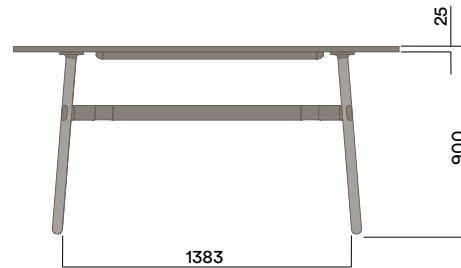

**720 (standard height)**

**OKD-1018**

**Timber Worktop**

**720 (standard height)**

Maximum inc. worktop 60kg  
Maximum Point Load 15kg  
Seats 4-6

Materials Information

OKD-1018

Timber Worktop

720 (standard height)

Legs

Frame Finish

OKD-1318

Timber Worktop

900 (bench height)

OKD-1518

Timber Worktop

1050 (standing height)

Maximum inc. worktop 60kg  
Maximum Point Load 15kg  
Seats 4-6

**Materials Information**

**Legs**

**Frame Finish**

**OKG-1021**

**Glass Worktop**

**720 (standard height)**

**OKD-1021**

**Timber Worktop**

**720 (standard height)**

Maximum inc. worktop 60kg  
Maximum Point Load 15kg  
Seats 4-6

**Materials Information**

OKD-1024

Timber Worktop

720 (standard height)