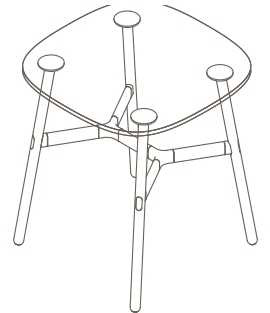

Frame Finish

OKD-1370

Timber Worktop

900 (bench height)

OKD-1570

Timber Worktop

1050 (standing height)

Maximum inc. worktop 60kg  
Maximum Point Load 15kg  
Seats 2-4

Materials Information

Legs

Frame Finish

OKG-1070

Glass Worktop

OKD-1070

Timber Worktop

Maximum inc. worktop 60kg  
Maximum Point Load 15kg  
Seats 2-4