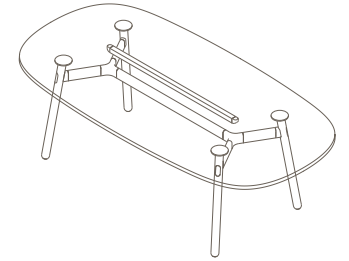

3

**Materials Information**

OKG-1012

Glass Worktop

450 (coffee table height)

**Legs**

**Frame Finish**

OKD-1012

Timber Worktop

450 (coffee table height)

Maximum inc. worktop 100kg  
Maximum Point Load 50kg  
Seats 1-4

**Materials Information**

**Legs**

**Frame Finish**

**OKG-1018**

**Glass Worktop**

**720 (standard height)**

**OKD-1018**

**Timber Worktop**

**720 (standard height)**

Maximum inc. worktop 60kg  
Maximum Point Load 15kg  
Seats 4-6

Materials Information

OKD-1018

Timber Worktop

720 (standard height)

Legs

Frame Finish

OKD-1318

Timber Worktop

900 (bench height)

OKD-1518

Timber Worktop