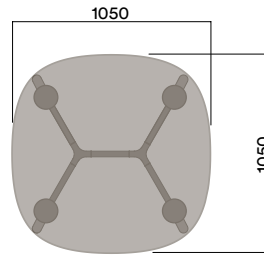

1050 (standing height)

Maximum inc. worktop 60kg  
Maximum Point Load 15kg  
Seats 4-6

**Materials Information**

**Legs**

**Frame Finish**

**OKG-1021**

**Glass Worktop**

**720 (standard height)**

**OKD-1021**

**Timber Worktop**

**720 (standard height)**

Maximum inc. worktop 60kg  
Maximum Point Load 15kg  
Seats 4-6

**Materials Information**

OKD-1024

Timber Worktop

720 (standard height)

**Legs**

**Frame Finish**

Maximum inc. worktop 60kg  
Maximum Point Load 15kg  
Seats 4-6

**Materials Information**

**Legs**

**Frame Finish**

OKG-1070

**Glass Worktop**

OKD-1070

**Timber Worktop**

Maximum inc. worktop 60kg  
Maximum Point Load 15kg  
Seats 2-4

Materials Information

OKD-1070

Timber Worktop

720 (standard height)

Legs