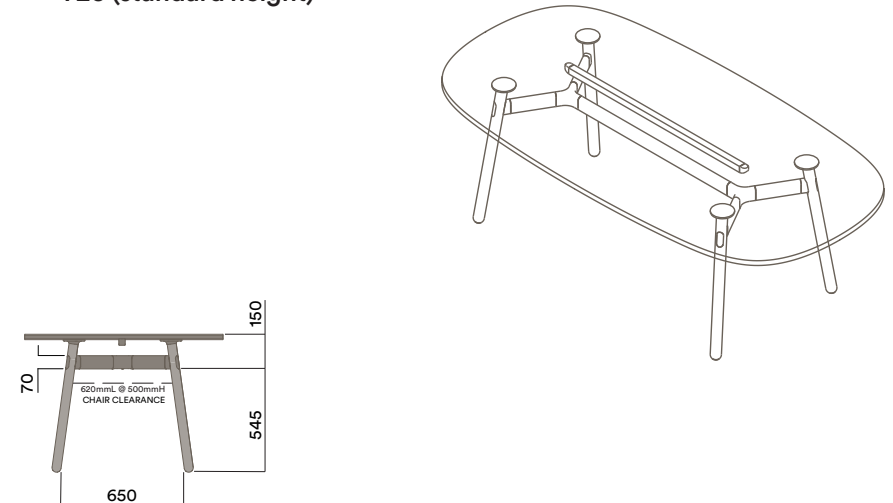

720 (standard height)

Legs

Frame Finish

OKD-1318

Timber Worktop

900 (bench height)

OKD-1518

Timber Worktop

1050 (standing height)

Maximum inc. worktop 60kg  
Maximum Point Load 15kg  
Seats 4-6

**Materials Information**

**Legs**

**Frame Finish**

**OKG-1021**

**Glass Worktop**

**720 (standard height)**

**OKD-1021**

**Timber Worktop**

**720 (standard height)**

Maximum inc. worktop 60kg  
Maximum Point Load 15kg  
Seats 4-6

**Materials Information**

OKD-1024

Timber Worktop

720 (standard height)