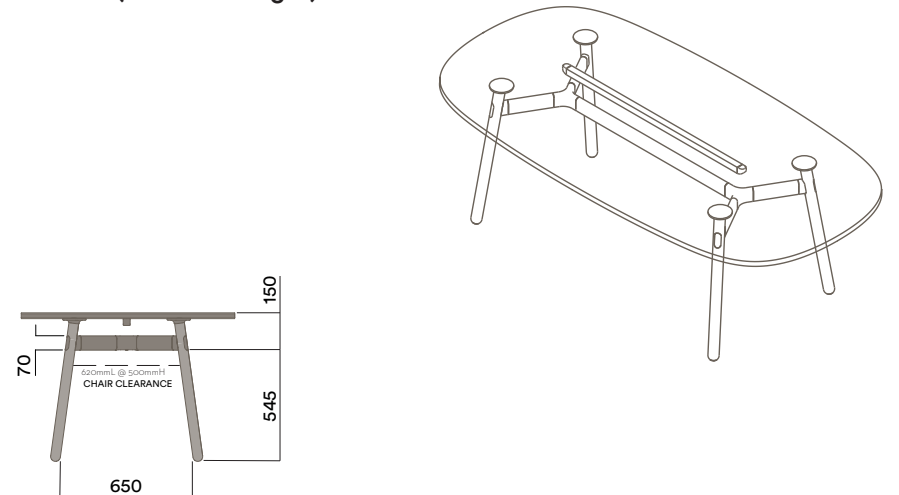

3

**Materials Information**

OKG-1012

Glass Worktop

450 (coffee table height)

**Legs**

**Frame Finish**

OKD-1012

Timber Worktop

450 (coffee table height)

Maximum inc. worktop 100kg  
Maximum Point Load 50kg  
Seats 1-4

**Materials Information**

**Legs**

**Frame Finish**

**OKG-1018**

**Glass Worktop**

**720 (standard height)**

**OKD-1018**

**Timber Worktop**

**720 (standard height)**

Maximum inc. worktop 60kg  
Maximum Point Load 15kg  
Seats 4-6

Materials Information

OKD-1018

Timber Worktop

720 (standard height)

Legs

Frame Finish

OKD-1318

Timber Worktop

900 (bench height)

OKD-1518

Timber Worktop