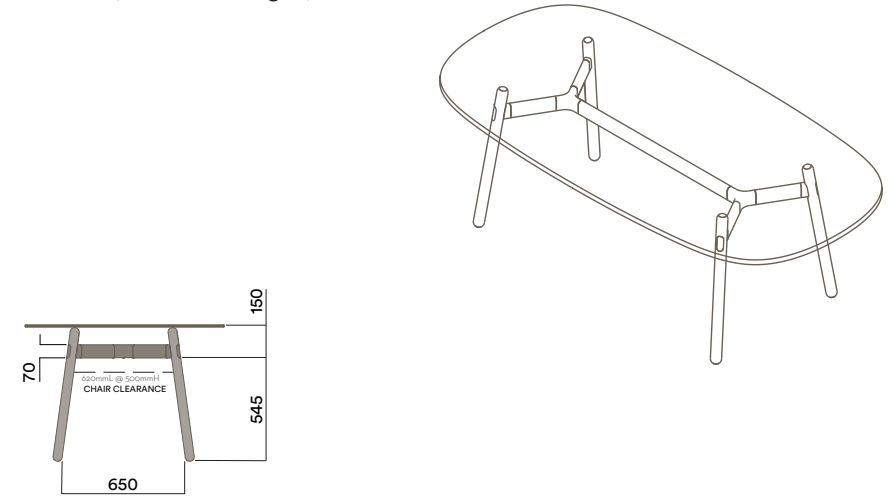

720 (standard height)

Legs

Frame Finish

OKD-1318

Timber Worktop

900 (bench height)

OKD-1518

Timber Worktop

1050 (standing height)

Maximum inc. worktop 60kg  
Maximum Point Load 15kg  
Seats 4-6

**Materials Information**

**Legs**

**Frame Finish**

**OKG-1021**

**Glass Worktop**

**720 (standard height)**