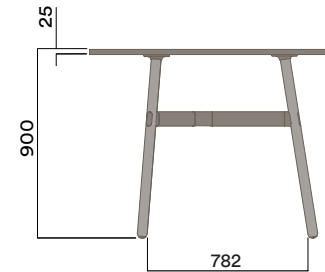

1050 (standing height)

Maximum inc. worktop 60kg  
Maximum Point Load 15kg  
Seats 3

Materials Information

Legs

Frame Finish

OKG-1061

Glass Worktop

OKD-1061

Timber Worktop

Maximum inc. worktop 60kg  
Maximum Point Load 15kg  
Seats 3

Materials Information

OKD-1061

Timber Worktop

720 (standard height)

Legs

Frame Finish

OKD-1361

Timber Worktop

900 (bench height)

OKD-1561

Timber Worktop

1050 (standing height)

Maximum inc. worktop 60kg  
Maximum Point Load 15kg  
Seats 3