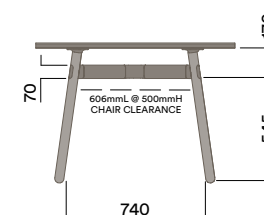

1050 (standing height)

Maximum inc. worktop 60kg  
Maximum Point Load 15kg  
Seats 4-6

**Materials Information**

**Legs**

**Frame Finish**

**OKG-1021**

**Glass Worktop**

**720 (standard height)**

**OKD-1021**

**Timber Worktop**

**720 (standard height)**

Maximum inc. worktop 60kg  
Maximum Point Load 15kg  
Seats 4-6

**Materials Information**

OKD-1024

Timber Worktop

720 (standard height)

**Legs**

**Frame Finish**

Maximum inc. worktop 60kg  
Maximum Point Load 15kg  
Seats 4-6

**Materials Information**

**Legs**

**Frame Finish**

OKG-1070

**Glass Worktop**

OKD-1070

**Timber Worktop**

Maximum inc. worktop 60kg  
Maximum Point Load 15kg  
Seats 2-4

Materials Information

OKD-1070

Timber Worktop

720 (standard height)

Legs