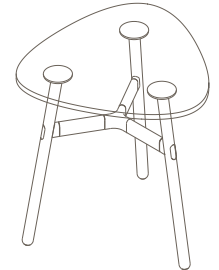

450 (coffee table height)

Legs

Frame Finish

OKD-1360

Timber Worktop

900 (bench height)

OKD-1560

Timber Worktop

1050 (standing height)

Maximum inc. worktop 60kg  
Maximum Point Load 15kg  
Seats 3

Materials Information

Legs

Frame Finish

OKG-1061

Glass Worktop

OKD-1061