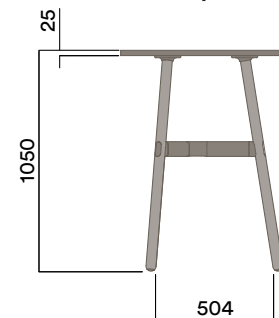

**Legs**

**Frame Finish**

**OKD-1060**

**Timber Worktop**

Maximum inc. worktop 60kg  
Maximum Point Load 15kg  
Seats 3

Materials Information

OKD-1060

Timber Worktop

450 (coffee table height)

Legs

Frame Finish

OKD-1360

Timber Worktop

900 (bench height)

OKD-1560

Timber Worktop

1050 (standing height)

Maximum inc. worktop 60kg  
Maximum Point Load 15kg  
Seats 3

Materials Information

Legs

Frame Finish

OKG-1061

Glass Worktop

OKD-1061