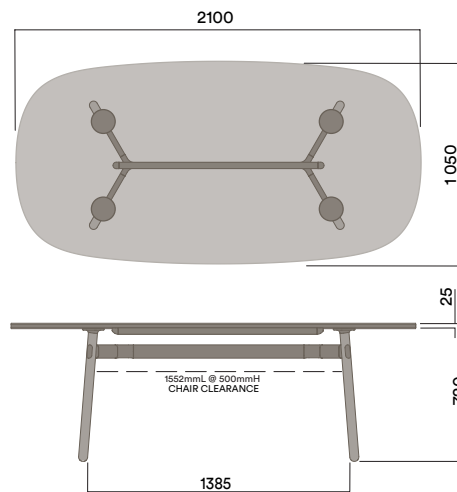

**720 (standard height)**

**OKD-1018**

**Timber Worktop**

**720 (standard height)**

Maximum inc. worktop 60kg  
Maximum Point Load 15kg  
Seats 4-6

Materials Information

OKD-1018

Timber Worktop

720 (standard height)

Legs

Frame Finish

OKD-1318

Timber Worktop

900 (bench height)

OKD-1518

Timber Worktop

1050 (standing height)

Maximum inc. worktop 60kg  
Maximum Point Load 15kg  
Seats 4-6

**Materials Information**

**Legs**

**Frame Finish**

**OKG-1021**

**Glass Worktop**

**720 (standard height)**

**OKD-1021**

**Timber Worktop**

**720 (standard height)**

Maximum inc. worktop 60kg  
Maximum Point Load 15kg  
Seats 4-6

**Materials Information**

OKD-1024

Timber Worktop

720 (standard height)