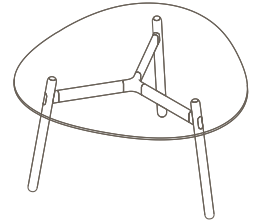

Timber Worktop

Maximum inc. worktop 60kg  
Maximum Point Load 15kg  
Seats 3

Materials Information

OKD-1061

Timber Worktop

720 (standard height)

Legs

Frame Finish