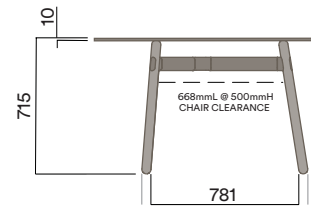

1050 (standing height)

Maximum inc. worktop 60kg  
Maximum Point Load 15kg  
Seats 3

Materials Information

Legs

Frame Finish

OKG-1061

Glass Worktop

OKD-1061

Timber Worktop

Maximum inc. worktop 60kg  
Maximum Point Load 15kg  
Seats 3

Materials Information

OKD-1061

Timber Worktop

720 (standard height)

Legs

Frame Finish