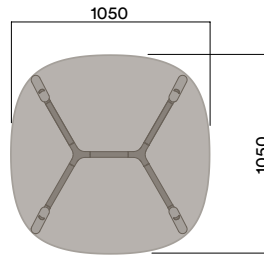

1050 (standing height)

Maximum inc. worktop 60kg  
Maximum Point Load 15kg  
Seats 4-6

**Materials Information**

**Legs**

**Frame Finish**

**OKG-1021**

**Glass Worktop**

**720 (standard height)**

**OKD-1021**

**Timber Worktop**

**720 (standard height)**

Maximum inc. worktop 60kg  
Maximum Point Load 15kg  
Seats 4-6

**Materials Information**

OKD-1024

Timber Worktop

720 (standard height)

**Legs**

**Frame Finish**

Maximum inc. worktop 60kg  
Maximum Point Load 15kg  
Seats 4-6

**Materials Information**

**Legs**

**Frame Finish**

OKG-1070

**Glass Worktop**

OKD-1070

**Timber Worktop**

Maximum inc. worktop 60kg  
Maximum Point Load 15kg  
Seats 2-4

Materials Information

OKD-1070

Timber Worktop

720 (standard height)

Legs