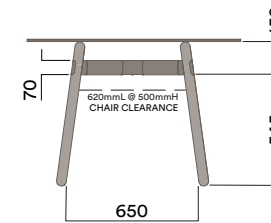

1050 (standing height)

Maximum inc. worktop 60kg  
Maximum Point Load 15kg  
Seats 3

Materials Information

Legs

Frame Finish

OKG-1061

Glass Worktop

OKD-1061

Timber Worktop

Maximum inc. worktop 60kg  
Maximum Point Load 15kg  
Seats 3

Materials Information

OKD-1061

Timber Worktop

720 (standard height)

Legs

Frame Finish