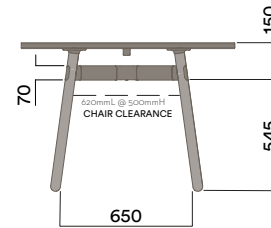

Timber Worktop

450 (coffee table height)

Maximum inc. worktop 100kg  
Maximum Point Load 50kg  
Seats 1-4

**Materials Information**

**Legs**

**Frame Finish**

**OKG-1018**

**Glass Worktop**

**720 (standard height)**

**OKD-1018**

**Timber Worktop**

**720 (standard height)**

Maximum inc. worktop 60kg  
Maximum Point Load 15kg  
Seats 4-6

Materials Information

OKD-1018

Timber Worktop

720 (standard height)

Legs

Frame Finish

OKD-1318

Timber Worktop

900 (bench height)

OKD-1518

Timber Worktop

1050 (standing height)

Maximum inc. worktop 60kg  
Maximum Point Load 15kg  
Seats 4-6

**Materials Information**

**Legs**

**Frame Finish**

**OKG-1021**

**Glass Worktop**

**720 (standard height)**