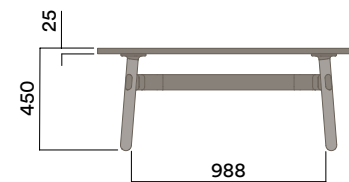

3

**Materials Information**

OKG-1012

Glass Worktop

450 (coffee table height)

**Legs**

**Frame Finish**

OKD-1012

Timber Worktop

450 (coffee table height)

Maximum inc. worktop 100kg  
Maximum Point Load 50kg  
Seats 1-4

**Materials Information**

**Legs**

**Frame Finish**

**OKG-1018**

**Glass Worktop**

**720 (standard height)**

**OKD-1018**

**Timber Worktop**

**720 (standard height)**

Maximum inc. worktop 60kg  
Maximum Point Load 15kg  
Seats 4-6

Materials Information

OKD-1018

Timber Worktop

720 (standard height)

Legs

Frame Finish

OKD-1318

Timber Worktop

900 (bench height)

OKD-1518

Timber Worktop