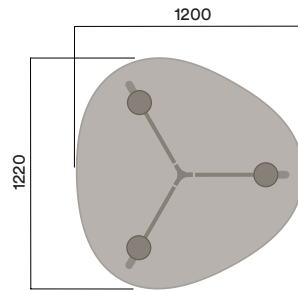

OKD-1061

Timber Worktop