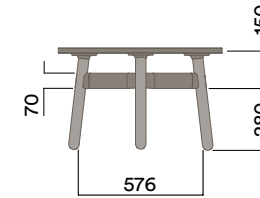

Materials Information

OKD-1060

Timber Worktop

450 (coffee table height)

Legs