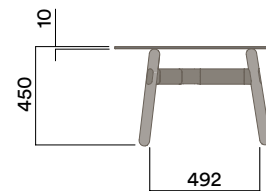

Frame Finish