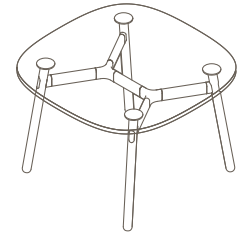

OKD-1070

**Timber Worktop**

Maximum inc. worktop 60kg  
Maximum Point Load 15kg  
Seats 2-4

Materials Information

OKD-1070

Timber Worktop

720 (standard height)

Legs