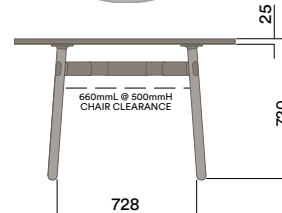

OKD-1070

**Timber Worktop**

Maximum inc. worktop 60kg  
Maximum Point Load 15kg  
Seats 2-4

Materials Information

OKD-1070

Timber Worktop

720 (standard height)

Legs

Frame Finish

OKD-1370

Timber Worktop

900 (bench height)

OKD-1570

Timber Worktop

1050 (standing height)

Maximum inc. worktop 60kg  
Maximum Point Load 15kg  
Seats 2-4

Materials Information

Legs

Frame Finish

OKG-1070

Glass Worktop

OKD-1070

Timber Worktop

Maximum inc. worktop 60kg  
Maximum Point Load 15kg  
Seats 2-4

900 (bench height)

OKD-1570

Timber Worktop

1050 (standing height)

Maximum inc. worktop 60kg  
Maximum Point Load 15kg  
Seats 2-4

**Materials Information**

**OKG-1060**

**Glass Worktop**