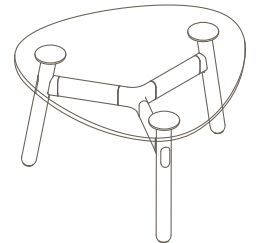

OKD-1060

Timber Worktop