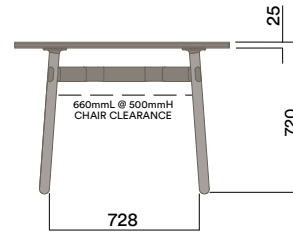

1050 (standing height)

Maximum inc. worktop 60kg  
Maximum Point Load 15kg  
Seats 4-6

**Materials Information**

**Legs**

**Frame Finish**

**OKG-1021**

**Glass Worktop**

**720 (standard height)**

**OKD-1021**

**Timber Worktop**

**720 (standard height)**

Maximum inc. worktop 60kg  
Maximum Point Load 15kg  
Seats 4-6

**Materials Information**

OKD-1024

Timber Worktop

720 (standard height)

OKD-1070

**Timber Worktop**

Maximum inc. worktop 60kg  
Maximum Point Load 15kg  
Seats 2-4

Materials Information

OKD-1070

Timber Worktop

720 (standard height)

Legs

Frame Finish

OKD-1370

Timber Worktop

900 (bench height)

OKD-1570

Timber Worktop

1050 (standing height)

Maximum inc. worktop 60kg  
Maximum Point Load 15kg  
Seats 2-4