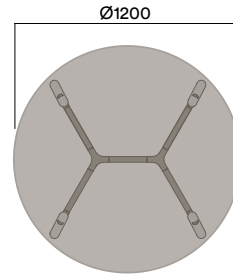

Materials Information

Legs

Frame Finish

OKG-1070

Glass Worktop