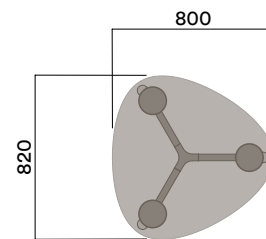

**Legs**

**Frame Finish**

**OKD-1060**

**Timber Worktop**

Maximum inc. worktop 60kg  
Maximum Point Load 15kg  
Seats 3

Materials Information

OKD-1060

Timber Worktop