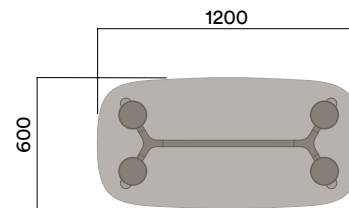

3

**Materials Information**

OKG-1012

Glass Worktop

450 (coffee table height)

**Legs**

**Frame Finish**

OKD-1012

Timber Worktop

450 (coffee table height)

Maximum inc. worktop 100kg  
Maximum Point Load 50kg  
Seats 1-4

**Materials Information**

**Legs**

**Frame Finish**

**OKG-1018**

**Glass Worktop**

**720 (standard height)**

**OKD-1018**

**Timber Worktop**

**720 (standard height)**

Maximum inc. worktop 60kg  
Maximum Point Load 15kg  
Seats 4-6

Materials Information

OKD-1018

Timber Worktop

720 (standard height)

Legs

Frame Finish

OKD-1318

Timber Worktop

900 (bench height)

OKD-1518

Timber Worktop