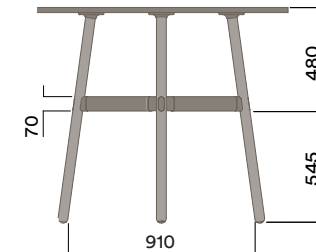

Timber Worktop

Maximum inc. worktop 60kg  
Maximum Point Load 15kg  
Seats 3

Materials Information

OKD-1061

Timber Worktop

720 (standard height)

Legs

Frame Finish

OKD-1361

Timber Worktop

900 (bench height)

OKD-1561

Timber Worktop

1050 (standing height)

Maximum inc. worktop 60kg  
Maximum Point Load 15kg  
Seats 3