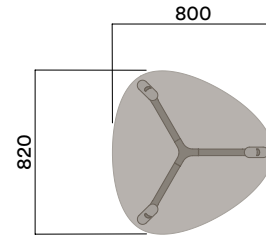

Materials Information

OKG-1060

Glass Worktop

Legs