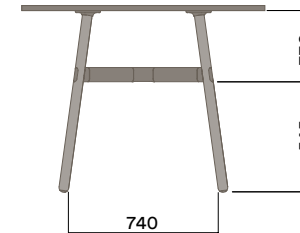

1050 (standing height)

Maximum inc. worktop 60kg  
Maximum Point Load 15kg  
Seats 4-6

**Materials Information**

**Legs**

**Frame Finish**

**OKG-1021**

**Glass Worktop**

**720 (standard height)**

OKD-1070

**Timber Worktop**

Maximum inc. worktop 60kg  
Maximum Point Load 15kg  
Seats 2-4

Materials Information

OKD-1070

Timber Worktop

720 (standard height)

Legs

Frame Finish

OKD-1370

Timber Worktop

900 (bench height)

OKD-1570

Timber Worktop

1050 (standing height)

Maximum inc. worktop 60kg  
Maximum Point Load 15kg  
Seats 2-4