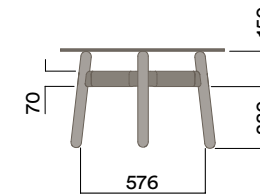

Frame Finish