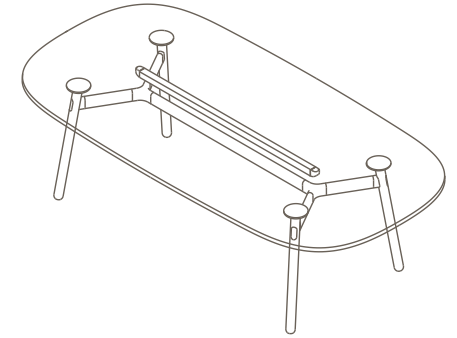

Materials Information

OKD-1024

Timber Worktop

720 (standard height)

Legs