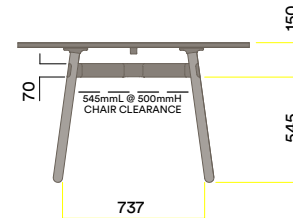

Frame Finish

Maximum inc. worktop 60kg
Maximum Point Load 15kg
Seats 4-6