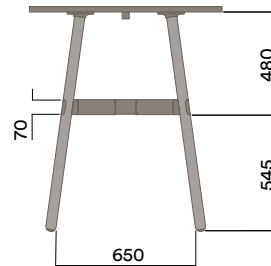

**720 (standard height)**

**OKD-1018**

**Timber Worktop**

**720 (standard height)**

Maximum inc. worktop 60kg  
Maximum Point Load 15kg  
Seats 4-6

Materials Information

OKD-1018

Timber Worktop

720 (standard height)

Legs

Frame Finish

OKD-1318

Timber Worktop

900 (bench height)

OKD-1518

Timber Worktop

1050 (standing height)

Maximum inc. worktop 60kg  
Maximum Point Load 15kg  
Seats 4-6

**Materials Information**

**Legs**

**Frame Finish**

**OKG-1021**

**Glass Worktop**

**720 (standard height)**

**OKD-1021**

**Timber Worktop**

**720 (standard height)**

Maximum inc. worktop 60kg  
Maximum Point Load 15kg  
Seats 4-6

**Materials Information**

OKD-1024

Timber Worktop

720 (standard height)