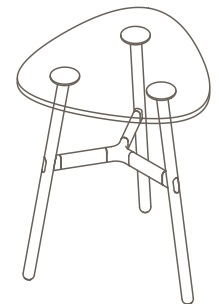

450 (coffee table height)

Legs

Frame Finish

OKD-1360

Timber Worktop

900 (bench height)

OKD-1560

Timber Worktop

1050 (standing height)

Maximum inc. worktop 60kg  
Maximum Point Load 15kg  
Seats 3

Materials Information

Legs

Frame Finish

OKG-1061

Glass Worktop

OKD-1061