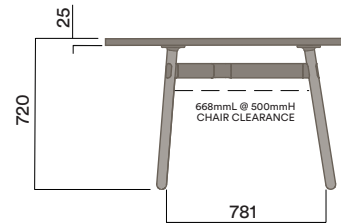

1050 (standing height)

Maximum inc. worktop 60kg  
Maximum Point Load 15kg  
Seats 3

Materials Information

Legs

Frame Finish

OKG-1061

Glass Worktop

OKD-1061

Timber Worktop

Maximum inc. worktop 60kg  
Maximum Point Load 15kg  
Seats 3

Materials Information

OKD-1061

Timber Worktop

720 (standard height)

Legs

Frame Finish

OKD-1361

Timber Worktop

900 (bench height)

OKD-1561

Timber Worktop

1050 (standing height)

Maximum inc. worktop 60kg  
Maximum Point Load 15kg  
Seats 3