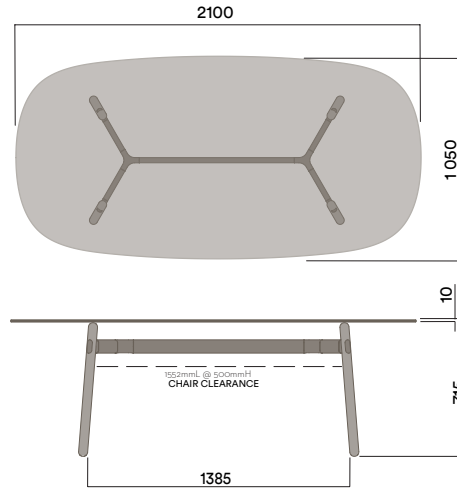

**720 (standard height)**

**OKD-1018**

**Timber Worktop**

**720 (standard height)**

Maximum inc. worktop 60kg  
Maximum Point Load 15kg  
Seats 4-6

Materials Information

OKD-1018

Timber Worktop

720 (standard height)

Legs

Frame Finish

OKD-1318

Timber Worktop

900 (bench height)

OKD-1518

Timber Worktop

1050 (standing height)

Maximum inc. worktop 60kg  
Maximum Point Load 15kg  
Seats 4-6

**Materials Information**

**Legs**

**Frame Finish**

**OKG-1021**

**Glass Worktop**

**720 (standard height)**

**OKD-1021**

**Timber Worktop**

**720 (standard height)**

Maximum inc. worktop 60kg  
Maximum Point Load 15kg  
Seats 4-6

**Materials Information**

OKD-1024

Timber Worktop

720 (standard height)