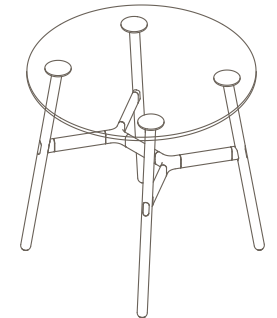

Materials Information

OKD-1070

Timber Worktop

720 (standard height)

Legs

Frame Finish

OKD-1370

Timber Worktop

900 (bench height)

OKD-1570

Timber Worktop

1050 (standing height)

Maximum inc. worktop 60kg  
Maximum Point Load 15kg  
Seats 2-4

**Materials Information**

**OKG-1060**

**Glass Worktop**