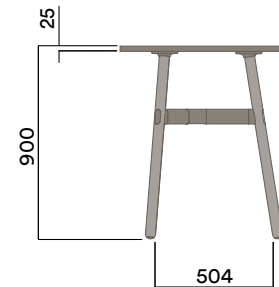

450 (coffee table height)

Legs

Frame Finish

OKD-1360

Timber Worktop

900 (bench height)

OKD-1560

Timber Worktop

1050 (standing height)

Maximum inc. worktop 60kg  
Maximum Point Load 15kg  
Seats 3

Materials Information

Legs

Frame Finish

OKG-1061

Glass Worktop

OKD-1061