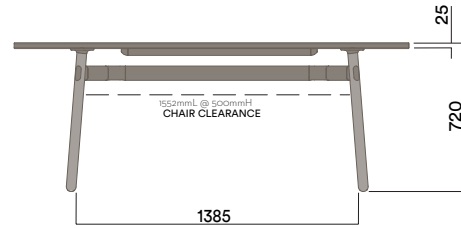

3

**Materials Information**

OKG-1012

Glass Worktop

450 (coffee table height)

**Legs**

**Frame Finish**

OKD-1012

Timber Worktop

450 (coffee table height)

Maximum inc. worktop 100kg  
Maximum Point Load 50kg  
Seats 1-4

**Materials Information**

**Legs**

**Frame Finish**

**OKG-1018**

**Glass Worktop**

**720 (standard height)**

**OKD-1018**

**Timber Worktop**

**720 (standard height)**

Maximum inc. worktop 60kg  
Maximum Point Load 15kg  
Seats 4-6

Materials Information

OKD-1018

Timber Worktop

720 (standard height)

Legs

Frame Finish

OKD-1318

Timber Worktop

900 (bench height)

OKD-1518

Timber Worktop