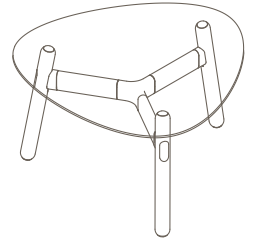

Materials Information

OKG-1060

Glass Worktop

Legs