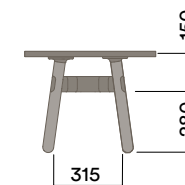

3

**Materials Information**

OKG-1012

Glass Worktop

450 (coffee table height)

**Legs**

**Frame Finish**

OKD-1012

Timber Worktop

450 (coffee table height)

Maximum inc. worktop 100kg  
Maximum Point Load 50kg  
Seats 1-4

**Materials Information**

**Legs**

**Frame Finish**

**OKG-1018**

**Glass Worktop**

**720 (standard height)**

**OKD-1018**

**Timber Worktop**

**720 (standard height)**

Maximum inc. worktop 60kg  
Maximum Point Load 15kg  
Seats 4-6

Materials Information

OKD-1018

Timber Worktop

720 (standard height)

Legs

Frame Finish

OKD-1318

Timber Worktop

900 (bench height)

OKD-1518

Timber Worktop