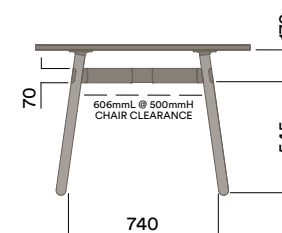

Materials Information

OKD-1070

Timber Worktop

720 (standard height)

Legs