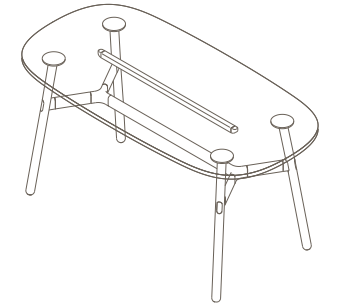

3

**Materials Information**

OKG-1012

Glass Worktop

450 (coffee table height)

**Legs**

**Frame Finish**

OKD-1012

**720 (standard height)**

**OKD-1018**

**Timber Worktop**

**720 (standard height)**

Maximum inc. worktop 60kg  
Maximum Point Load 15kg  
Seats 4-6

Materials Information

OKD-1018

Timber Worktop

720 (standard height)

Legs

Frame Finish

OKD-1318

Timber Worktop

900 (bench height)

OKD-1518

Timber Worktop

1050 (standing height)

Maximum inc. worktop 60kg  
Maximum Point Load 15kg  
Seats 4-6

**Materials Information**

**Legs**

**Frame Finish**

**OKG-1021**

**Glass Worktop**

**720 (standard height)**