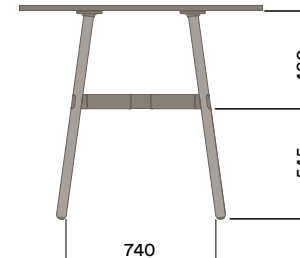

OKD-1070

**Timber Worktop**

Maximum inc. worktop 60kg  
Maximum Point Load 15kg  
Seats 2-4

Materials Information

OKD-1070

Timber Worktop

720 (standard height)

Legs

Frame Finish

OKD-1370

Timber Worktop

900 (bench height)

OKD-1570

Timber Worktop

1050 (standing height)

Maximum inc. worktop 60kg  
Maximum Point Load 15kg  
Seats 2-4

Materials Information

Legs

Frame Finish

OKG-1070

Glass Worktop

OKD-1070

Timber Worktop

Maximum inc. worktop 60kg  
Maximum Point Load 15kg  
Seats 2-4