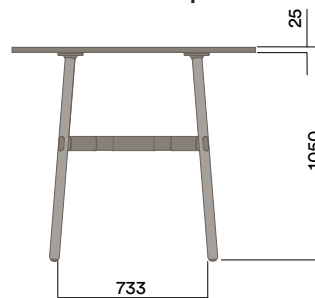

Materials Information

Legs

Frame Finish

OKG-1070

Glass Worktop

OKD-1070

Timber Worktop

Maximum inc. worktop 60kg  
Maximum Point Load 15kg  
Seats 2-4

Materials Information

OKD-1070

Timber Worktop

720 (standard height)

Legs

Frame Finish

OKD-1370

Timber Worktop

900 (bench height)

OKD-1570

Timber Worktop

1050 (standing height)

Maximum inc. worktop 60kg  
Maximum Point Load 15kg  
Seats 2-4

**Materials Information**

**OKG-1060**

**Glass Worktop**