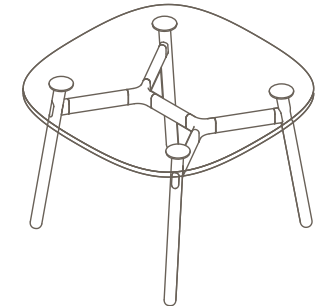

OKD-1070

**Timber Worktop**

Maximum inc. worktop 60kg  
Maximum Point Load 15kg  
Seats 2-4

Materials Information

OKD-1070

Timber Worktop

720 (standard height)

Legs