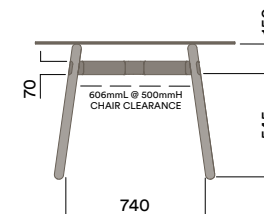

1050 (standing height)

Maximum inc. worktop 60kg  
Maximum Point Load 15kg  
Seats 4-6

**Materials Information**

**Legs**

**Frame Finish**

**OKG-1021**

**Glass Worktop**

**720 (standard height)**

**OKD-1021**

**Timber Worktop**

**720 (standard height)**

Maximum inc. worktop 60kg  
Maximum Point Load 15kg  
Seats 4-6

**Materials Information**

OKD-1024

Timber Worktop

720 (standard height)

**Legs**

**Frame Finish**

Maximum inc. worktop 60kg  
Maximum Point Load 15kg  
Seats 4-6

**Materials Information**

**Legs**

**Frame Finish**

OKG-1070

**Glass Worktop**

OKD-1070

**Timber Worktop**

Maximum inc. worktop 60kg  
Maximum Point Load 15kg  
Seats 2-4

Materials Information

OKD-1070

Timber Worktop

720 (standard height)

Legs