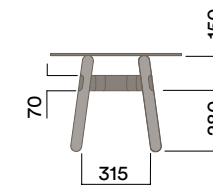

3

**Materials Information**

OKG-1012

Glass Worktop

450 (coffee table height)

**Legs**

**Frame Finish**

OKD-1012

Timber Worktop

450 (coffee table height)

Maximum inc. worktop 100kg  
Maximum Point Load 50kg  
Seats 1-4

**Materials Information**

**Legs**

**Frame Finish**

**OKG-1018**

**Glass Worktop**

**720 (standard height)**

**OKD-1018**

**Timber Worktop**

**720 (standard height)**

Maximum inc. worktop 60kg  
Maximum Point Load 15kg  
Seats 4-6

Materials Information

OKD-1018

Timber Worktop

720 (standard height)

Legs

Frame Finish

OKD-1318

Timber Worktop

900 (bench height)

OKD-1518

Timber Worktop