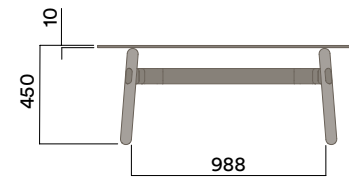

3

**Materials Information**

OKG-1012

Glass Worktop

450 (coffee table height)

**Legs**

**Frame Finish**

OKD-1012

Timber Worktop

450 (coffee table height)

Maximum inc. worktop 100kg  
Maximum Point Load 50kg  
Seats 1-4

**Materials Information**

**Legs**

**Frame Finish**

**OKG-1018**

**Glass Worktop**

**720 (standard height)**

**OKD-1018**

**Timber Worktop**

**720 (standard height)**

Maximum inc. worktop 60kg  
Maximum Point Load 15kg  
Seats 4-6

Materials Information

OKD-1018

Timber Worktop

720 (standard height)

Legs

Frame Finish

OKD-1318

Timber Worktop

900 (bench height)

OKD-1518

Timber Worktop