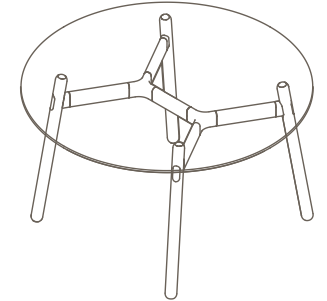

Materials Information

Legs

Frame Finish

OKG-1070

Glass Worktop