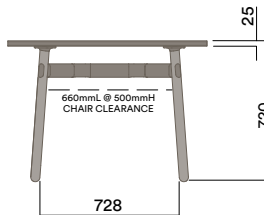

1050 (standing height)

Maximum inc. worktop 60kg  
Maximum Point Load 15kg  
Seats 4-6

**Materials Information**

**Legs**

**Frame Finish**

**OKG-1021**

**Glass Worktop**

**720 (standard height)**

**OKD-1021**

**Timber Worktop**

**720 (standard height)**

Maximum inc. worktop 60kg  
Maximum Point Load 15kg  
Seats 4-6

**Materials Information**

OKD-1024

Timber Worktop

720 (standard height)

**Legs**

**Frame Finish**

Maximum inc. worktop 60kg  
Maximum Point Load 15kg  
Seats 4-6

**Materials Information**

**Legs**

**Frame Finish**

OKG-1070

**Glass Worktop**

OKD-1070

**Timber Worktop**

Maximum inc. worktop 60kg  
Maximum Point Load 15kg  
Seats 2-4

Materials Information

OKD-1070

Timber Worktop

720 (standard height)

Legs