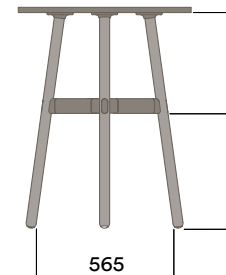

450 (coffee table height)

Legs

Frame Finish

OKD-1360

Timber Worktop

900 (bench height)

OKD-1560

Timber Worktop

1050 (standing height)

Maximum inc. worktop 60kg  
Maximum Point Load 15kg  
Seats 3

Materials Information

Legs

Frame Finish

OKG-1061

Glass Worktop

OKD-1061