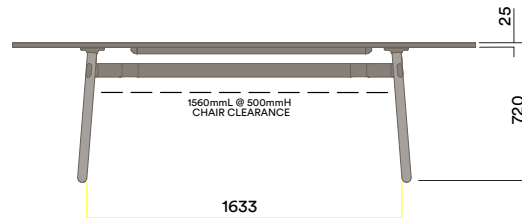

Frame Finish

Maximum inc. worktop 60kg
Maximum Point Load 15kg
Seats 4-6