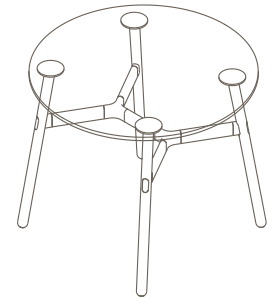

Materials Information

OKD-1070

Timber Worktop

720 (standard height)

Legs

Frame Finish

OKD-1370

Timber Worktop

900 (bench height)

OKD-1570

Timber Worktop

1050 (standing height)

Maximum inc. worktop 60kg  
Maximum Point Load 15kg  
Seats 2-4

**Materials Information**

**OKG-1060**

**Glass Worktop**