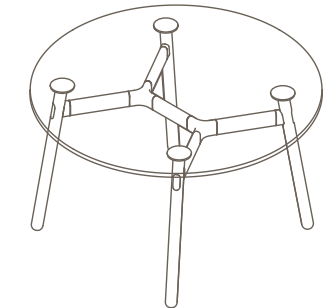

Materials Information

Legs

Frame Finish

OKG-1070

Glass Worktop

OKD-1070

Timber Worktop

Maximum inc. worktop 60kg  
Maximum Point Load 15kg  
Seats 2-4