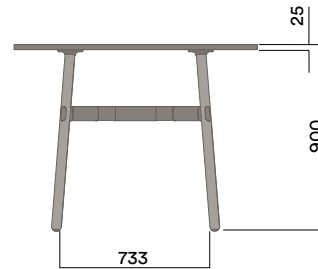

OKD-1070

**Timber Worktop**

Maximum inc. worktop 60kg  
Maximum Point Load 15kg  
Seats 2-4

Materials Information

OKD-1070

Timber Worktop

720 (standard height)

Legs

Frame Finish

OKD-1370

Timber Worktop

900 (bench height)

OKD-1570

Timber Worktop

1050 (standing height)

Maximum inc. worktop 60kg  
Maximum Point Load 15kg  
Seats 2-4