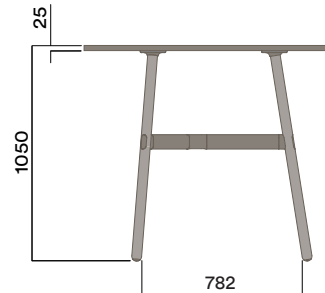

Timber Worktop

Maximum inc. worktop 60kg  
Maximum Point Load 15kg  
Seats 3

Materials Information

OKD-1061

Timber Worktop

720 (standard height)

Legs

Frame Finish

OKD-1361

Timber Worktop

900 (bench height)

OKD-1561

Timber Worktop

1050 (standing height)

Maximum inc. worktop 60kg  
Maximum Point Load 15kg  
Seats 3