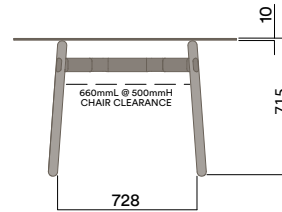

1050 (standing height)

Maximum inc. worktop 60kg  
Maximum Point Load 15kg  
Seats 4-6

**Materials Information**

**Legs**

**Frame Finish**

**OKG-1021**

**Glass Worktop**

**720 (standard height)**

OKD-1070

**Timber Worktop**

Maximum inc. worktop 60kg  
Maximum Point Load 15kg  
Seats 2-4

Materials Information

OKD-1070

Timber Worktop

720 (standard height)

Legs

Frame Finish

OKD-1370

Timber Worktop

900 (bench height)

OKD-1570

Timber Worktop

1050 (standing height)

Maximum inc. worktop 60kg  
Maximum Point Load 15kg  
Seats 2-4

Materials Information

Legs

Frame Finish

OKG-1070

Glass Worktop

OKD-1070

Timber Worktop

Maximum inc. worktop 60kg  
Maximum Point Load 15kg  
Seats 2-4