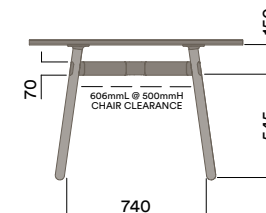

Frame Finish

OKD-1370

Timber Worktop

900 (bench height)

OKD-1570

Timber Worktop

1050 (standing height)

Maximum inc. worktop 60kg  
Maximum Point Load 15kg  
Seats 2-4

Materials Information

Legs

Frame Finish

OKG-1070

Glass Worktop

OKD-1070

Timber Worktop

Maximum inc. worktop 60kg  
Maximum Point Load 15kg  
Seats 2-4

900 (bench height)

OKD-1570

Timber Worktop

1050 (standing height)

Maximum inc. worktop 60kg  
Maximum Point Load 15kg  
Seats 2-4

**Materials Information**

**OKG-1060**

**Glass Worktop**