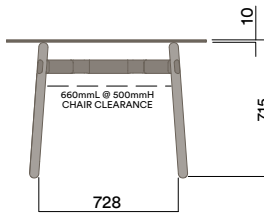

1050 (standing height)

Maximum inc. worktop 60kg  
Maximum Point Load 15kg  
Seats 4-6

**Materials Information**

**Legs**

**Frame Finish**

**OKG-1021**

**Glass Worktop**

**720 (standard height)**

**OKD-1021**

**Timber Worktop**

**720 (standard height)**

Maximum inc. worktop 60kg  
Maximum Point Load 15kg  
Seats 4-6

**Materials Information**

OKD-1024

Timber Worktop

720 (standard height)

**Legs**

**Frame Finish**

Maximum inc. worktop 60kg  
Maximum Point Load 15kg  
Seats 4-6

**Materials Information**

**Legs**

**Frame Finish**

OKG-1070

**Glass Worktop**

OKD-1070

**Timber Worktop**

Maximum inc. worktop 60kg  
Maximum Point Load 15kg  
Seats 2-4

Materials Information

OKD-1070

Timber Worktop

720 (standard height)

Legs