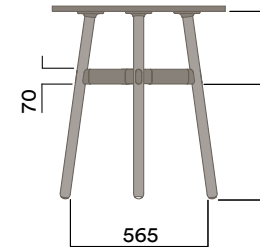

450 (coffee table height)

Legs

Frame Finish

OKD-1360

Timber Worktop

900 (bench height)

OKD-1560

Timber Worktop

1050 (standing height)

Maximum inc. worktop 60kg  
Maximum Point Load 15kg  
Seats 3

Materials Information

Legs

Frame Finish

OKG-1061

Glass Worktop

OKD-1061