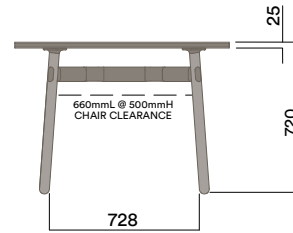

Materials Information

OKD-1070

Timber Worktop

720 (standard height)

Legs