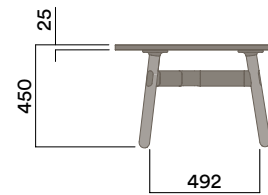

900 (bench height)

OKD-1570

Timber Worktop

1050 (standing height)

Maximum inc. worktop 60kg  
Maximum Point Load 15kg  
Seats 2-4

**Materials Information**

**OKG-1060**

**Glass Worktop**

**Legs**

**Frame Finish**

**OKD-1060**

**Timber Worktop**

Maximum inc. worktop 60kg  
Maximum Point Load 15kg  
Seats 3

Materials Information

OKD-1060

Timber Worktop

450 (coffee table height)

Legs

Frame Finish

OKD-1360

Timber Worktop

900 (bench height)

OKD-1560

Timber Worktop