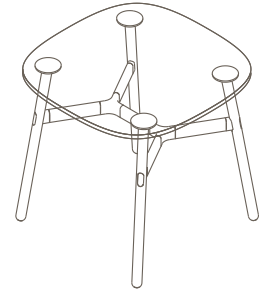

Frame Finish

OKD-1370

Timber Worktop

900 (bench height)