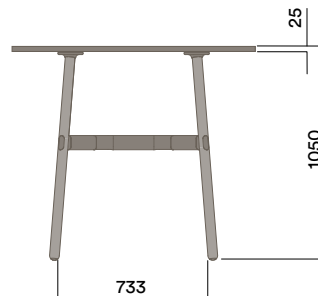

OKD-1070

**Timber Worktop**

Maximum inc. worktop 60kg  
Maximum Point Load 15kg  
Seats 2-4

Materials Information

OKD-1070

Timber Worktop

720 (standard height)

Legs

Frame Finish

OKD-1370

Timber Worktop

900 (bench height)

OKD-1570

Timber Worktop

1050 (standing height)

Maximum inc. worktop 60kg  
Maximum Point Load 15kg  
Seats 2-4

Materials Information

Legs

Frame Finish

OKG-1070

Glass Worktop

OKD-1070

Timber Worktop

Maximum inc. worktop 60kg  
Maximum Point Load 15kg  
Seats 2-4