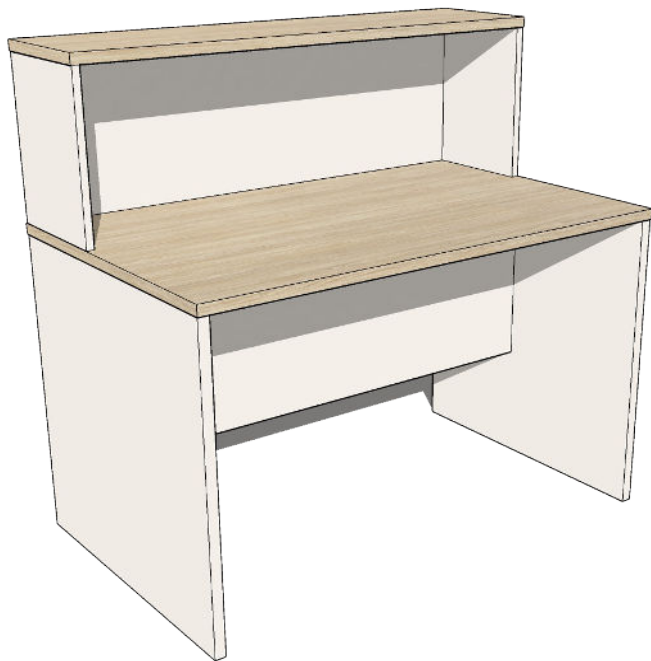

AGILE DESK HOB STRAIGHT

DESCRIPTION

- Convert any desk to a Reception Desk
- Straight minimalistic design
- Can be purchased with Desk or Separately to fit onto existing Desk
- Strong 19mm MR EO Board with 25mm tops in a variety of Laminex colours
- 2mm ABS edging

DETAILS

Cleaning & Maintenance

Damp Cloth, Mild Detergents

Guarantee

10 Year Guarantee

Available Dimensions

1200 / 1500 / 1800 / 2100 W x 300/450 D x 400mm H

Options