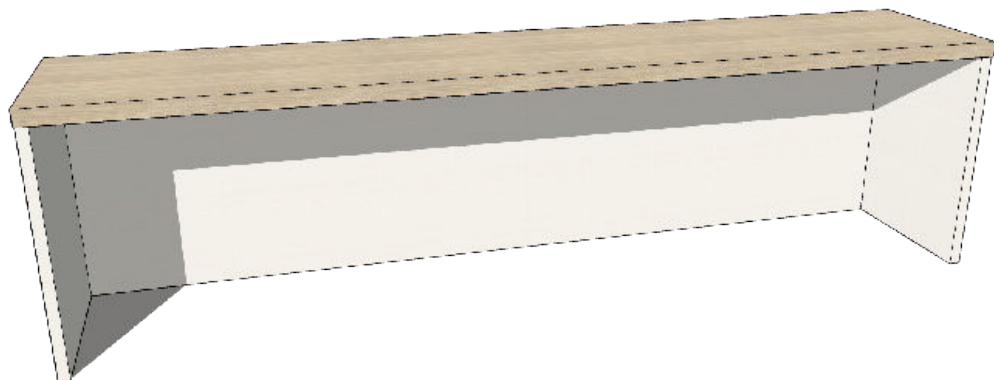

AGILE DESK HOB STRAIGHT

DESCRIPTION

- Convert any desk to a Reception Desk
- Straight minimalistic design
- Can be purchased with Desk or Separately to fit onto existing Desk
- Strong 19mm MR EO Board with 25mm tops in a variety of Laminex colours
- 2mm ABS edging

DETAILS

Cleaning & Maintenance

Damp Cloth, Mild Detergents

Guarantee

10 Year Guarantee

Available Dimensions

1200 / 1500 / 1800 / 2100 W x 300/450 D x 400mm H

Options